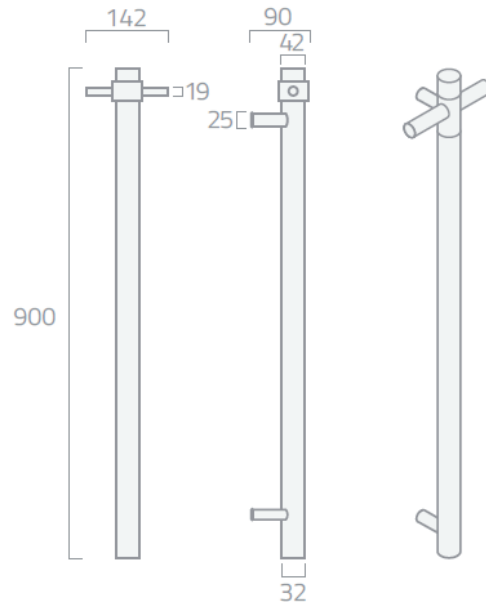

LOW VOLTAGE HEATED TOWEL RAIL

FEATURES

- 12V Vertical Rail
- Can be heated or non-heated
- Concealed wiring components included (bottom of rail)

*Hook as seen included in every rail. Along with cable, screws and fixing plates.

*Transformer included
*1.5 m flex cable included

CODE	COLOUR	WATT	SIZE (MM)
RDV1 900 SS	Stainless Steel	25	(H)900 x (W)32 x (D)90
RDV1 900 BL	Matt Black	25	(H)900 x (W)32 x (D)90
RDV1 900 GM	Gun Metal	25	(H)900 x (W)32 x (D)90
RDV1 900 GL	Gold	25	(H)900 x (W)32 x (D)90
RDV1 900 BN	Brushed Nickel	25	(H)900 x (W)32 x (D)90

FREQUENTLY ASKED QUESTIONS

8	3	304	IP55	12V	CONCEALED WIRING
YEARS WARRANTY	YEARS COLOUR WARRANTY	HIGH-GRADE STAINLESS STEEL	SAFE FOR USE IN BATHROOMS	LOW-VOLTAGE ELEMENT	BOTTOM OF RAIL

Specs are a guideline. We are confident in the manufacturing of our product meeting our specs, However we recommend waiting for the rail before drilling holes in case of 1 or 2 mm differences. Specs can be used for rough in and timber supports without issue.