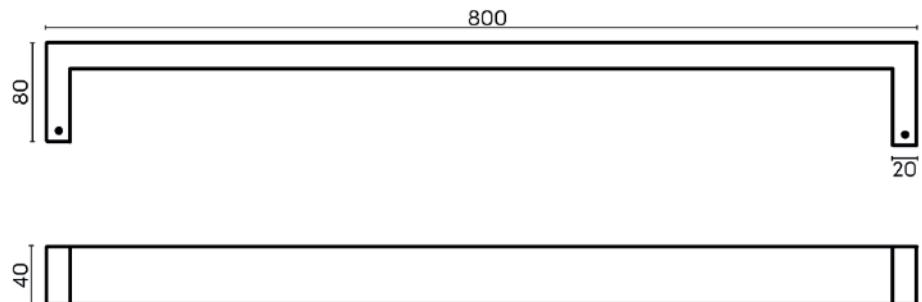

LOW VOLTAGE SINGLE SQUARE RAIL

FEATURES

- Concealed wiring components included
- Hardwired or plugged in
- IP55

CODE	COLOUR	WATT	SIZE (MM)
HWSQ800 SS	Stainless Steel	15	(H)800 x (W)40 x (D)80
HWSQ800 BL	Matt Black	15	(H)800 x (W)40 x (D)80
HWSQ800 GM	Gun Metal	15	(H)800 x (W)40 x (D)80
HWSQ800 GL	Gold	15	(H)800 x (W)40 x (D)80
HWSQ800 BN	Brushed Nickel	15	(H)800 x (W)40 x (D)80

FREQUENTLY ASKED QUESTIONS

5	3	304	IP55	12V	CONCEALED WIRING
YEARS WARRANTY	YEARS COLOUR WARRANTY	HIGH-GRADE STAINLESS STEEL	SAFE FOR USE IN BATHROOMS	LOW-VOLTAGE ELEMENT	LEFT OR RIGHT HAND SIDE

Specs are a guideline. We are confident in the manufacturing of our product meeting our specs, However we recommend waiting for the rail before drilling holes in case of 1 or 2 mm differences. Specs can be used for rough in and timber supports without issue.