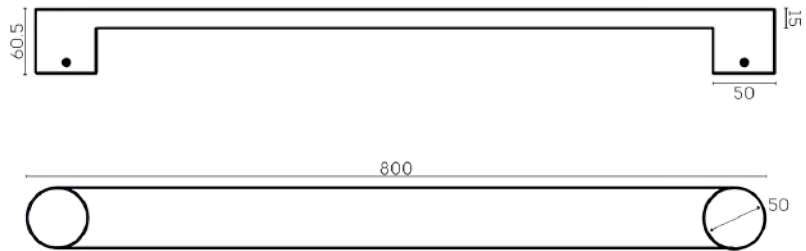

## LOW VOLTAGE SINGLE ROUND RAIL FEATURES

- Concealed wiring components included
- Hardwired or plugged in
- IP55

CODE	COLOUR	WATT	SIZE (MM)
HWRD800 SS	Stainless Steel	15	(H)800 x (W)50 x (D)60.5
HWRD800 BL	Matt Black	15	(H)800 x (W)50 x (D)60.5
HWRD800 GM	Gun Metal	15	(H)800 x (W)50 x (D)60.5
HWRD800 GL	Gold	15	(H)800 x (W)50 x (D)60.5
HWRD800 BN	Brushed Nickel	15	(H)800 x (W)50 x (D)60.5

## FREQUENTLY ASKED QUESTIONS

<b>5</b>	<b>3</b>	<b>304</b>	<b>IP55</b>	<b>12V</b>	<b>CONCEALED WIRING</b>
YEARS WARRANTY	YEARS COLOUR WARRANTY	HIGH-GRADE STAINLESS STEEL	SAFE FOR USE IN BATHROOMS	LOW-VOLTAGE ELEMENT	LEFT OR RIGHT HAND SIDE

Specs are a guideline. We are confident in the manufacturing of our product meeting our specs, However we recommend waiting for the rail before drilling holes in case of 1 or 2 mm differences. Specs can be used for rough in and timber supports without issue.