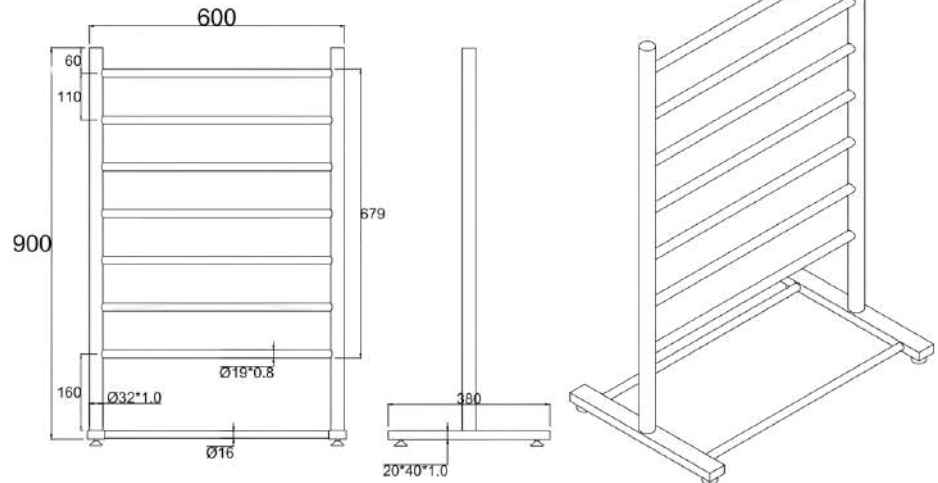

### FEATURES

- Hardwired or plugged in
- IP55

CODE	COLOUR	WATT	SIZE (MM)	NO. OF RAILS
FS7 SS	Stainless Steel	90	(H)900 x (W)60	7