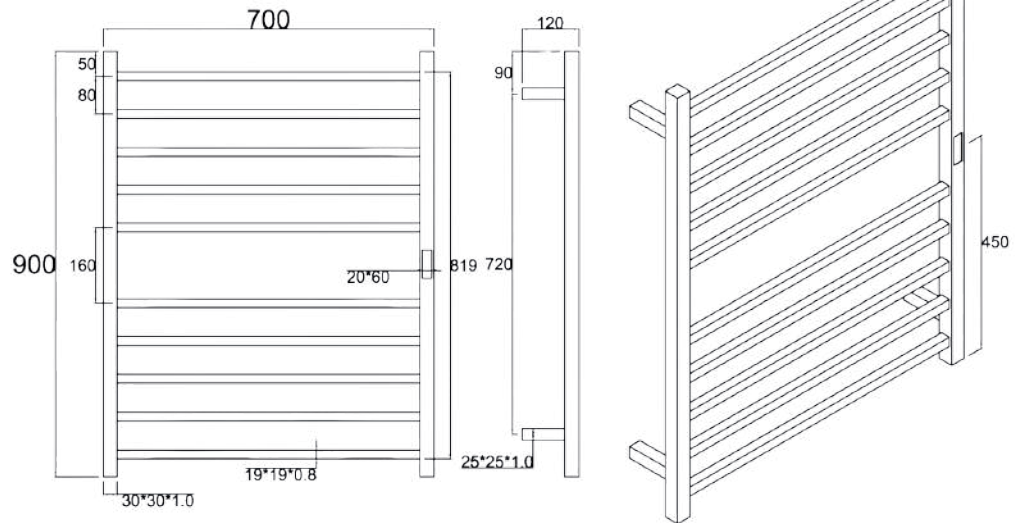

HEATED TOWEL RAIL FEATURES

- Built in timer
- Concealed wiring components included
- Hardwired or plugged in
- IP55

*Built in timer
Included

CODE	COLOUR	WATT	SIZE (MM)	NO. OF RAILS
FLAT SQ10 SS	Stainless Steel	130	(H)900 x (W)700 x (D)120	10
FLAT SQ10 BL	Matt Black	130	(H)900 x (W)700 x (D)120	10
FLAT SQ10 GM	Gun Metal	130	(H)900 x (W)700 x (D)120	10
FLAT SQ10 GL	Gold	130	(H)900 x (W)700 x (D)120	10
FLAT SQ10 BN	Brushed Nickel	130	(H)900 x (W)700 x (D)120	10

FREQUENTLY ASKED QUESTIONS

5	3	304	IP55	240V	CONCEALED WIRING
YEARS WARRANTY	YEARS COLOUR WARRANTY	HIGH-GRADE STAINLESS STEEL	SAFE FOR USE IN BATHROOMS	VOLTAGE SUPPLY	LEFT OR RIGHT HAND SIDE

Specs are a guideline. We are confident in the manufacturing of our product meeting our specs, However we recommend waiting for the rail before drilling holes in case of 1 or 2 mm differences. Specs can be used for rough in and timber supports without issue.