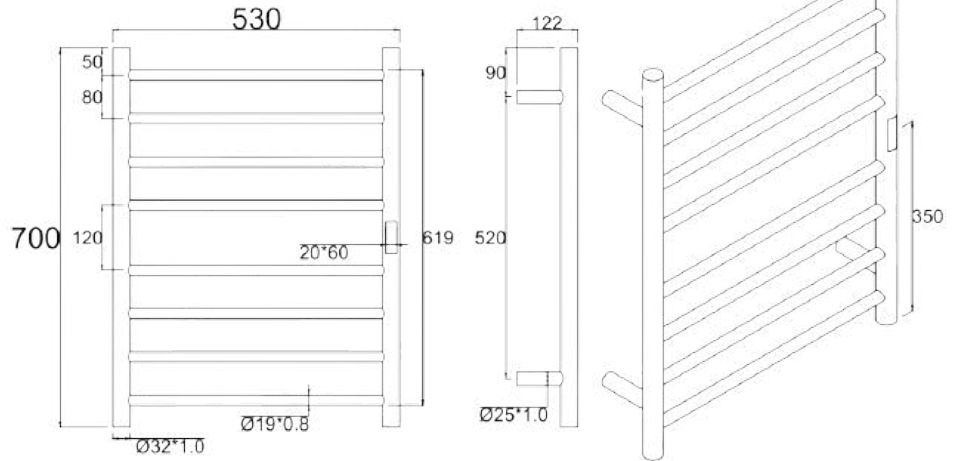

## HEATED TOWEL RAIL FEATURES

- Built in timer
- Concealed wiring components included
- Hardwired or plugged in
- IP55

\*Built in timer  
Included

CODE	COLOUR	WATT	SIZE (MM)	NO. OF RAILS
FLAT R8 SS	Stainless Steel	80	(H)700 x (W)530 x (D)122	8
FLAT R8 BL	Matt Black	80	(H)700 x (W)530 x (D)122	8
FLAT R8 GM	Gun Metal	80	(H)700 x (W)530 x (D)122	8
FLAT R8 GL	Gold	80	(H)700 x (W)530 x (D)122	8
FLAT R8 BN	Brushed Nickel	80	(H)700 x (W)530 x (D)122	8

## FREQUENTLY ASKED QUESTIONS

<b>5</b>	<b>3</b>	<b>304</b>	<b>IP55</b>	<b>240V</b>	<b>CONCEALED WIRING</b>
YEARS WARRANTY	YEARS COLOUR WARRANTY	HIGH-GRADE STAINLESS STEEL	SAFE FOR USE IN BATHROOMS	VOLTAGE SUPPLY	LEFT OR RIGHT HAND SIDE