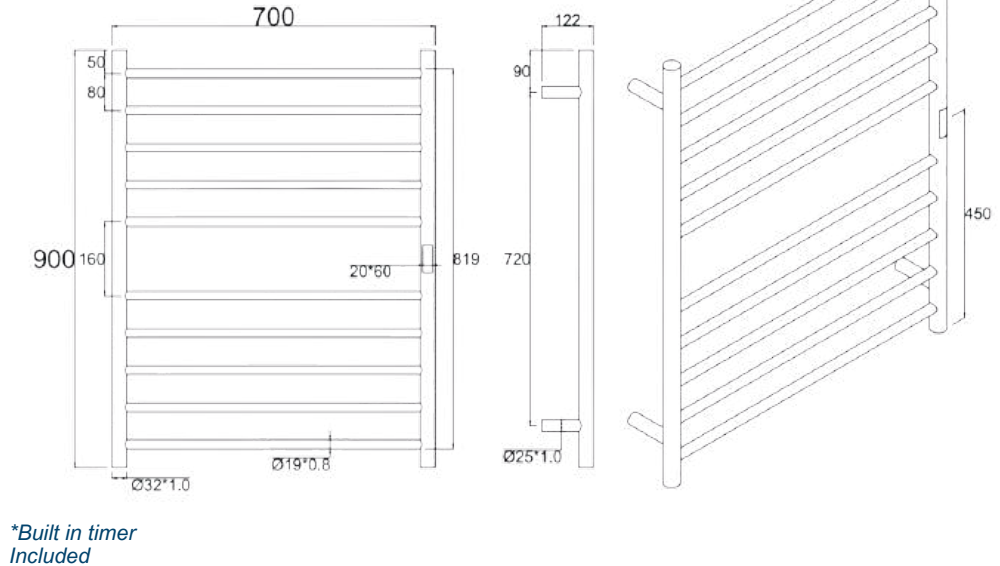

HEATED TOWEL RAIL FEATURES

- Built in timer
- Concealed wiring components included
- Hardwired or plugged in
- IP55

CODE	COLOUR	WATT	SIZE (MM)	NO. OF RAILS
FLAT R10 SS	Stainless Steel	130	(H)900 x (W)700 x (D)122	10
FLAT R10 BL	Matt Black	130	(H)900 x (W)700 x (D)122	10
FLAT R10 GM	Gun Metal	130	(H)900 x (W)700 x (D)122	10
FLAT R10 GL	Gold	130	(H)900 x (W)700 x (D)122	10
FLAT R10 BN	Brushed Nickel	130	(H)900 x (W)700 x (D)122	10

FREQUENTLY ASKED QUESTIONS

5	3	304	IP55	240V	CONCEALED WIRING
YEARS WARRANTY	YEARS COLOUR WARRANTY	HIGH-GRADE STAINLESS STEEL	SAFE FOR USE IN BATHROOMS	VOLTAGE SUPPLY	LEFT OR RIGHT HAND SIDE

Specs are a guideline. We are confident in the manufacturing of our product meeting our specs, However we recommend waiting for the rail before drilling holes in case of 1 or 2 mm differences. Specs can be used for rough in and timber supports without issue.