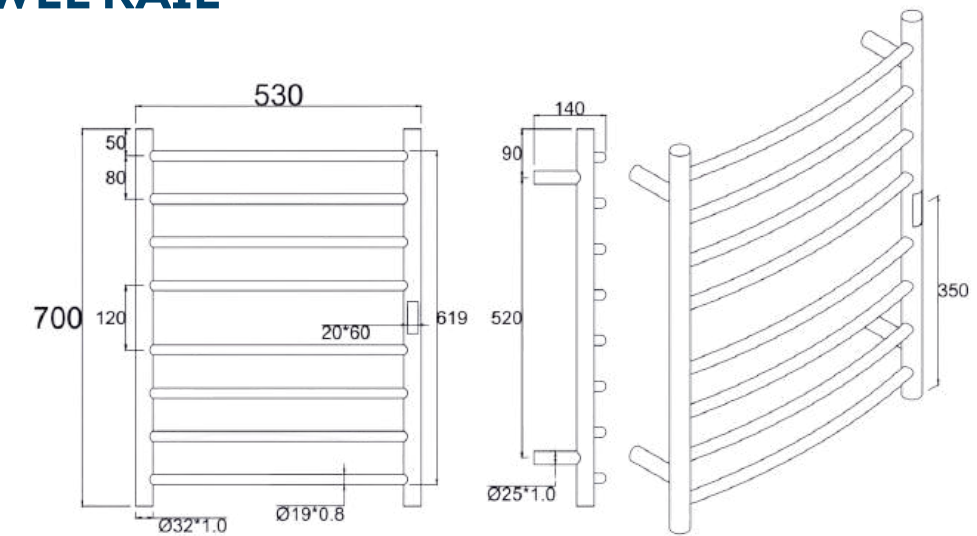

## HEATED TOWEL RAIL FEATURES

- Built in timer
- Concealed wiring components included
- Hardwired or plugged in
- IP55

\*Built in timer  
Included

CODE	COLOUR	WATT	SIZE (MM)	NO. OF RAILS
CURVE R8 SS	Stainless Steel	80	(H)700 x (W)530 x (D)140	8
CURVE R8 BL	Matt Black	80	(H)700 x (W)530 x (D)140	8
CURVE R8 GM	Gun Metal	80	(H)700 x (W)530 x (D)140	8
CURVE R8 GL	Gold	80	(H)700 x (W)530 x (D)140	8
CURVE R8 BN	Brushed Nickel	80	(H)700 x (W)530 x (D)140	8

## FREQUENTLY ASKED QUESTIONS

<b>5</b>	<b>3</b>	<b>304</b>	<b>IP55</b>	<b>240V</b>	<b>CONCEALED WIRING</b>
YEARS WARRANTY	YEARS COLOUR WARRANTY	HIGH-GRADE STAINLESS STEEL	SAFE FOR USE IN BATHROOMS	VOLTAGE SUPPLY	LEFT OR RIGHT HAND SIDE

Specs are a guideline. We are confident in the manufacturing of our product meeting our specs, However we recommend waiting for the rail before drilling holes in case of 1 or 2 mm differences. Specs can be used for rough in and timber supports without issue.