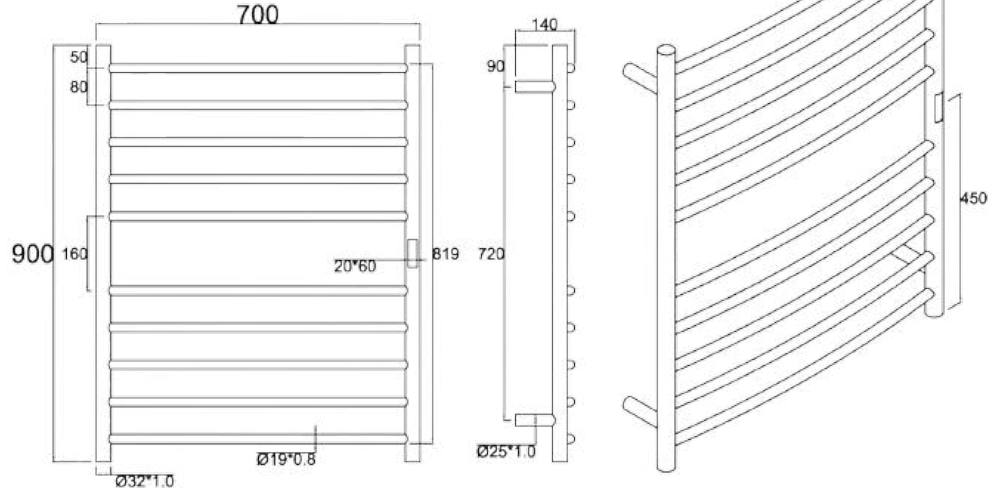

HEATED TOWEL RAIL FEATURES

- Built in timer
- Concealed wiring components included
- Hardwired or plugged in
- IP55

*Built in timer
Included

CODE	COLOUR	WATT	SIZE (MM)	NO. OF RAILS
CURVE R10 SS	Stainless Steel	130	(H)900 x (W)700 x (D)140	10
CURVE R10 BL	Matt Black	130	(H)900 x (W)700 x (D)140	10
CURVE R10 GM	Gun Metal	130	(H)900 x (W)700 x (D)140	10
CURVE R10 GL	Gold	130	(H)900 x (W)700 x (D)140	10
CURVE R10 BN	Brushed Nickel	130	(H)900 x (W)700 x (D)140	10

FREQUENTLY ASKED QUESTIONS

5	3	304	IP55	240V	CONCEALED WIRING
YEARS WARRANTY	YEARS COLOUR WARRANTY	HIGH-GRADE STAINLESS STEEL	SAFE FOR USE IN BATHROOMS	VOLTAGE SUPPLY	LEFT OR RIGHT HAND SIDE

Specs are a guideline. We are confident in the manufacturing of our product meeting our specs, However we recommend waiting for the rail before drilling holes in case of 1 or 2 mm differences. Specs can be used for rough in and timber supports without issue.