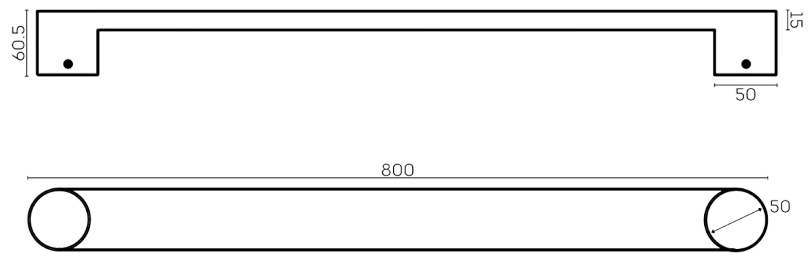

LOW VOLTAGE SINGLE ROUND RAIL FEATURES

- Concealed wiring components included
- Hardwired or plugged in
- IP55

CODE	COLOUR	WATT	SIZE (MM)
HWRD800 SS	Stainless Steel	15	(H)800 x (W)50 x (D)60.5
HWRD800 BL	Matt Black	15	(H)800 x (W)50 x (D)60.5
HWRD800 GM	Gun Metal	15	(H)800 x (W)50 x (D)60.5
HWRD800 GL	Gold	15	(H)800 x (W)50 x (D)60.5
HWRD800 BN	Brushed Nickel	15	(H)800 x (W)50 x (D)60.5

FREQUENTLY ASKED QUESTIONS

5	3	304	IP55	12V	CONCEALED WIRING
YEARS WARRANTY	YEARS COLOUR WARRANTY	HIGH-GRADE STAINLESS STEEL	SAFE FOR USE IN BATHROOMS	LOW-VOLTAGE ELEMENT	LEFT OR RIGHT HAND SIDE

Specs are a guideline. We are confident in the manufacturing of our product meeting our specs, However we recommend waiting for the rail before drilling holes in case of 1 or 2 mm differences. Specs can be used for rough in and timber supports without issue.