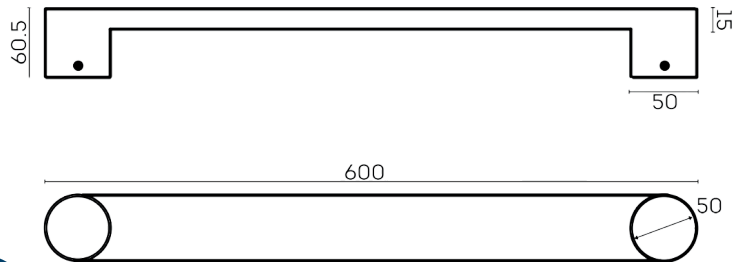

LOW VOLTAGE SINGLE ROUND RAIL FEATURES

- Concealed wiring components included
- Hardwired or plugged in
- IP55

CODE	COLOUR	WATT	SIZE (MM)
HWRD600 SS	Stainless Steel	15	(H)600 x (W)50 x (D)60.5
HWRD600 BL	Matt Black	15	(H)600 x (W)50 x (D)60.5
HWRD600 GM	Gun Metal	15	(H)600 x (W)50 x (D)60.5
HWRD600 GL	Gold	15	(H)600 x (W)50 x (D)60.5
HWRD600 BN	Brushed Nickel	15	(H)600 x (W)50 x (D)60.5

FREQUENTLY ASKED QUESTIONS

5	3	304	IP55	12V	CONCEALED WIRING
YEARS WARRANTY	YEARS COLOUR WARRANTY	HIGH-GRADE STAINLESS STEEL	SAFE FOR USE IN BATHROOMS	LOW-VOLTAGE ELEMENT	LEFT OR RIGHT HAND SIDE

Specs are a guideline. We are confident in the manufacturing of our product meeting our specs, However we recommend waiting for the rail before drilling holes in case of 1 or 2 mm differences. Specs can be used for rough in and timber supports without issue.