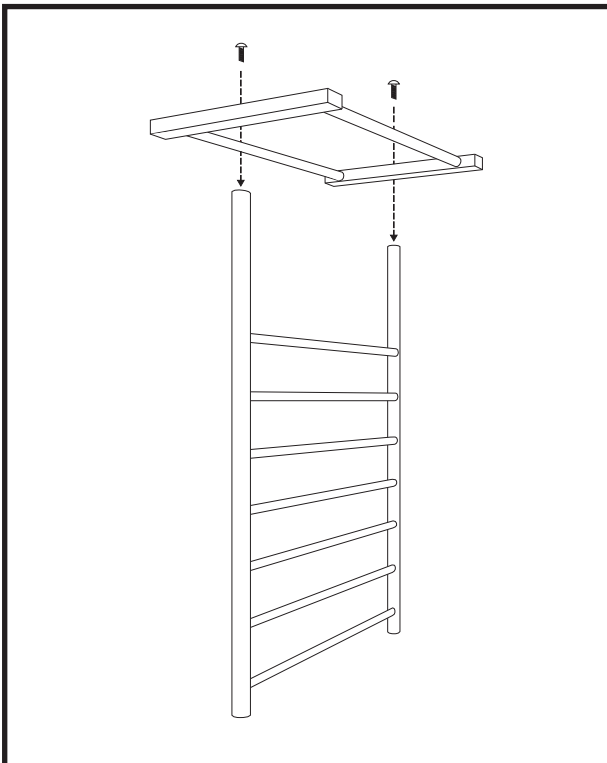

HOTWIRE HEATED TOWEL RAIL INSTALLATION MANUAL

Congratulations on the purchase of your Modelle Towel Rail. You have purchased a quality product that will serve you well for years to come.

Please follow these installation instructions carefully to ensure maximum value and enjoyment from your new Hotwire Towel Rail.

INSTRUCTIONAL STUFF

Remove the attached screws attached to your Towel Rail.

1. Turn the unit upside down. Ensure you place the rail on a soft surface so that the tops of the rails are not damaged.
2. Using the screws provided, screw the base to the uprights.
3. Turn unit up the right way and enjoy using your new towel rail.

All the components to complete either method are included in the package.

Fig. 1

LEGAL STUFF:

If installed directly to fixed wiring, a qualified Electrician must install this appliance in accordance with local wiring regulations and this Instruction Manual. A means of disconnection from the supply must be provided. If connected to the supply via a three-pin plug to a fixed socket, the plug must be accessible for disconnection. If the power cord is damaged the complete appliance should be returned to the Manufacturer for repair.

More Legal Stuff:

- This appliance is not intended for use by persons (including children) with reduced physical, sensory or mental capabilities, or lack of experience and knowledge, unless they have been given supervision or instruction concerning use of the appliance by a person responsible for their safety.
- Children should be supervised to ensure that they do not play with the appliance.
- Means for disconnection must be incorporated in the fixed wiring in accordance with the wiring rules.
- If the supply cord is damaged, it must be replaced by the Manufacturer, its service agent or similarly qualified persons in order to avoid a hazard.
- Keep heating surfaces at least 100 mm away from surrounding structures.

WARRANTY

For warranty information please see enclosed sheet or websites listed below.

AUSTRALIA

Hotwire Heating
www.hotwireheating.com.au

NEW ZEALAND

The Heating Company
www.theheatingcompany.co.nz