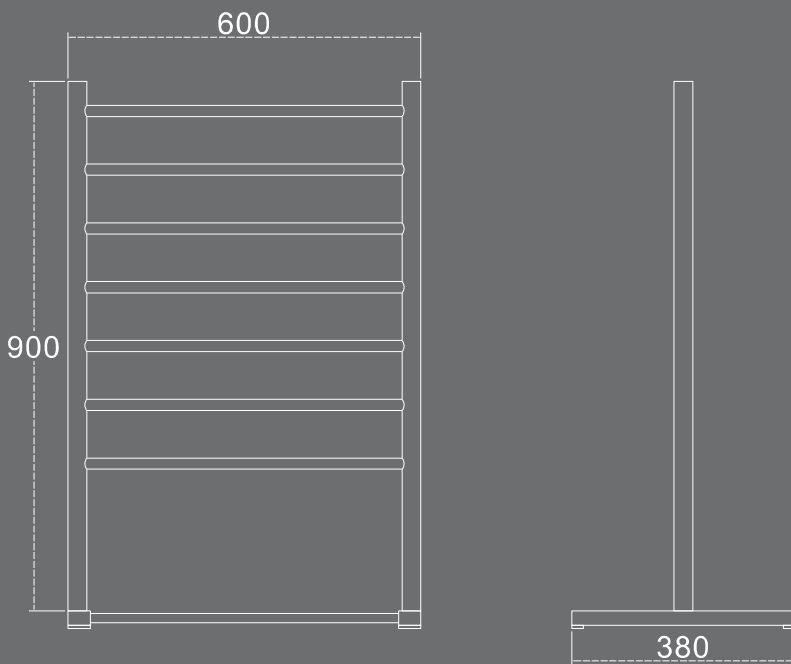

Specifications FS7

Hotwire Heated Towel Rails

FS7

STYLE

Model	FS7
Number of Rails	7
Height (mm)	900
Width (mm)	600
Depth (mm)	N/A
Weight (kg)	4kg
Watts	90
Finish	S/Steel Mirror FIN
Concealed Wiring Adaptor	N/A

Manufactured to International Standards

IEC335-1:1991

IEC60335-2-43:1995

AS/NZS3350.1.2002

IP Rating

IP34 Splashproof

Wiring

All Hotwire Rails are "Easy Fix"

Every rail can be installed with the cable coming from either left, right or middle. 1.5 meters of flex is provided as are all the components required for Concealed Wiring.

A 3 pin plugs is also fitted