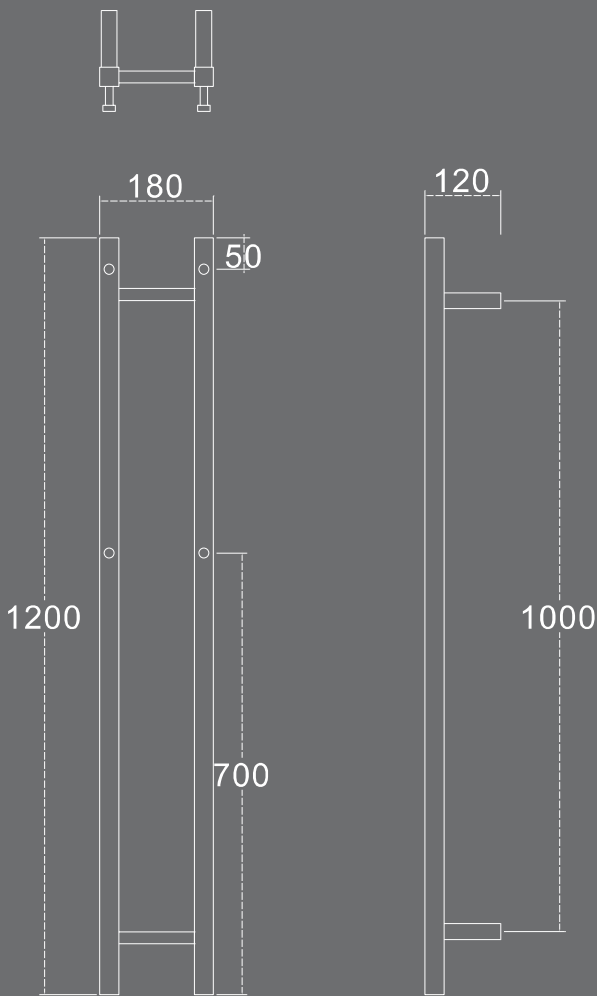

### STYLE

Model	V2
Number of Rails	2
Height (mm)	1200
Width (mm)	180
Depth (mm)	120
Weight (kg)	4kg
Watts	40
Finish	S/Steel Mirror FIN
Concealed Wiring Adaptor	Yes

### Note

All measurements and specifications are subject to change without notice. Exact dimensions for product supplied may vary slightly from specifications provided.

V2