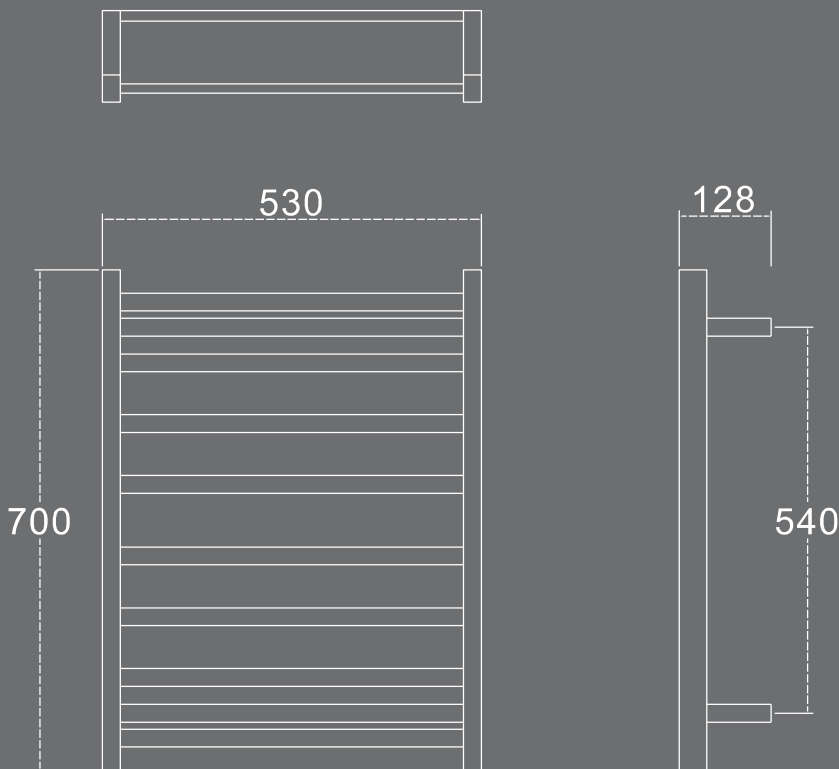

Specifications **FLAT SQ8**

Hotwire Heated Towel Rails

STYLE	
Model	FLAT SQ8
Number of Rails	8
Height (mm)	700
Width (mm)	530
Depth (mm)	128
Weight (kg)	4kg
Watts	80
Finish	S/Steel Mirror FIN
Concealed Wiring Adaptor	Yes

FLAT SQ8

Manufactured to International Standards

IEC335-1:1991
IEC60335-2-43:1995
AS/NZS3350.1:2002

IP Rating

IP34 Splashproof

Wiring

All Hotwire Rails are "Easy Fix"
Every rail can be installed with the cable coming from either left, right or middle. 1.5 meters of flex is provided as are all the components required for Concealed Wiring.

A 3 pin plugs is also fitted

Finish

304 Grade Stainless Steel

Supply

230/240 volts a.c. 50HZ

Note

All measurements and specifications are subject to change without notice. Exact dimensions for product supplied may vary slightly from specifications provided.