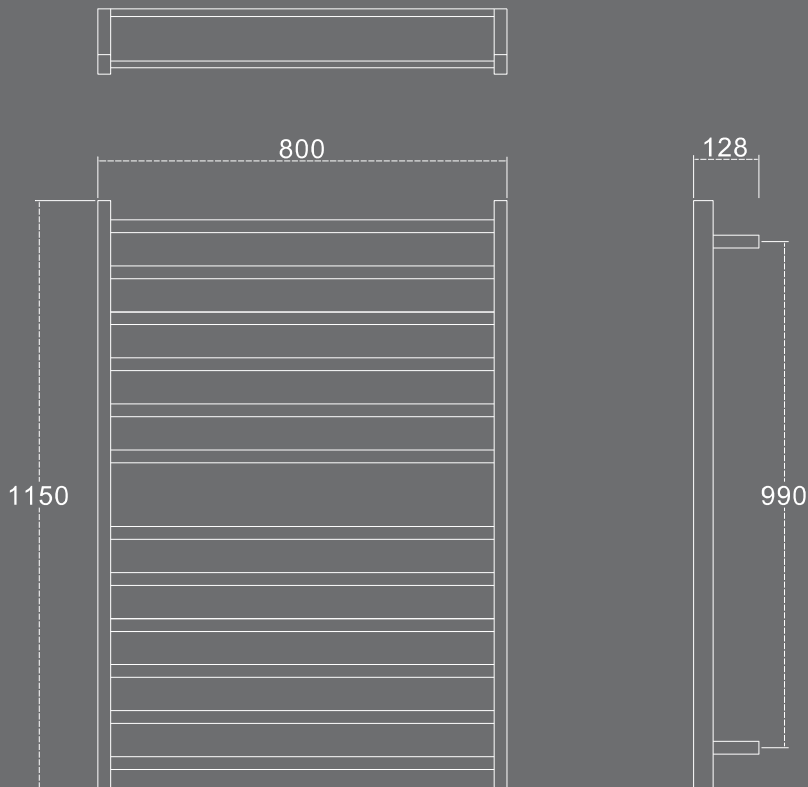

Specifications FLAT SQ12

Hotwire Heated Towel Rails

STYLE	
Model	FLAT SQ12
Number of Rails	12
Height (mm)	1150
Width (mm)	800
Depth (mm)	128
Weight (kg)	5.5 kg
Watts	165
Finish	S/Steel Mirror FIN
Concealed Wiring Adaptor	Yes

FLAT SQ12

Manufactured to International Standards

IEC335-1:1991
IEC60335-2-43:1995
AS/NZS3350.1.2002

IP Rating

IP34 Splashproof

Wiring

All Hotwire Rails are "Easy Fix"
Every rail can be installed with the cable coming from either left, right or middle. 1.5 meters of flex is provided as are all the components required for Concealed Wiring.

A 3 pin plugs is also fitted

Finish

304 Grade Stainless Steel

Supply

230/240 volts a.c. 50HZ

Note

All measurements and specifications are subject to change without notice. Exact dimensions for product supplied may vary slightly from specifications provided.