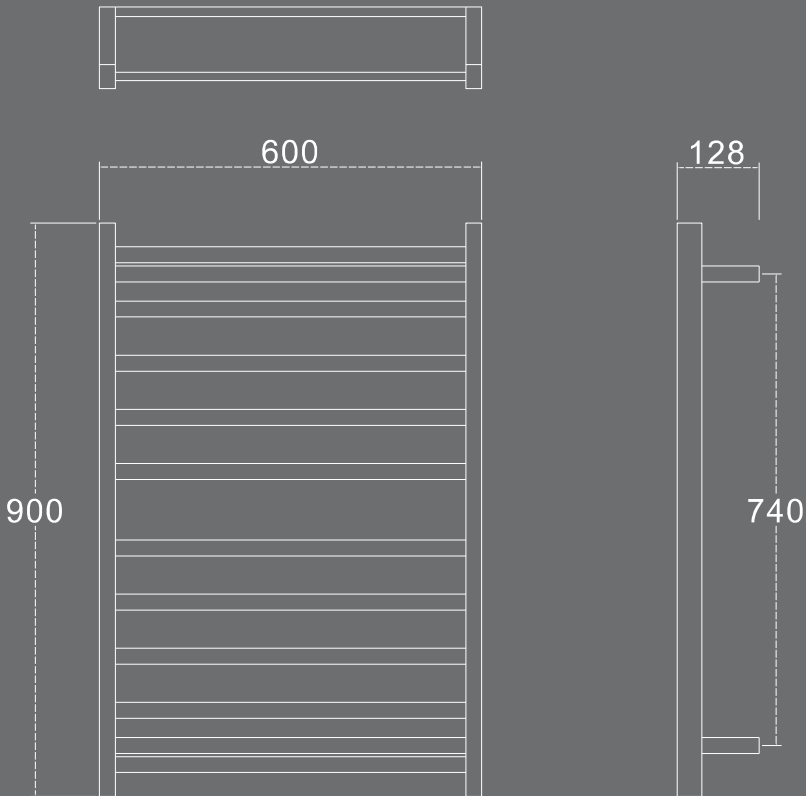

# Specifications **FLAT SQ10**

## Hotwire Heated Towel Rails

STYLE	
Model	FLAT SQ10
Number of Rails	10
Height (mm)	900
Width (mm)	700
Depth (mm)	128
Weight (kg)	4.5 kg
Watts	120
Finish	S/Steel Mirror FIN
Concealed Wiring Adaptor	Yes

### IP Rating

IP34 Splashproof